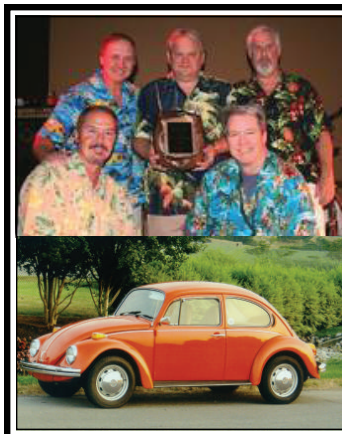

FRANKLIN COUNTY FAIR

Sept. 9-13, 2008

Southern Middle

Tennessee Pavilion

Joyce Lane - Winchester

For More Information, Call

(931) 967-2741

Fair

Highlights

Thursday, Sept. 11, 2008
7:00 p.m.

"Four On The Floor"
Performs in the Pavilion

~
"Cruise-In Car Show"

7:00 p.m.
Winners Announced
During Concert.

Friday, Sept. 12, 2008
7:00 p.m.

**"Stoney Roberts
Demolition Derby"**
On the Fairgrounds

**Bring Your Own
Lawn Chair!**

Saturday, Sept. 13, 2008

"Horseshoe Tournament"

"Horse Show"

"Lawnmower Pull"

"Franklin County's Got Talent"

**BE SURE TO VISIT THE PETTING ZOO
EACH NIGHT**

SEE THE HONEY EXTRACTION EXHIBIT

Demolition Derby 7:00 PM

Saturday, September 13

Carnival Open

Antique Tractor Show ALL DAY

Chick Chain Auction 8:00 AM

4-H Cattle Show 9:00 AM

Horse Shoe Tournament 10:15 AM

Horse Show 1:00 PM